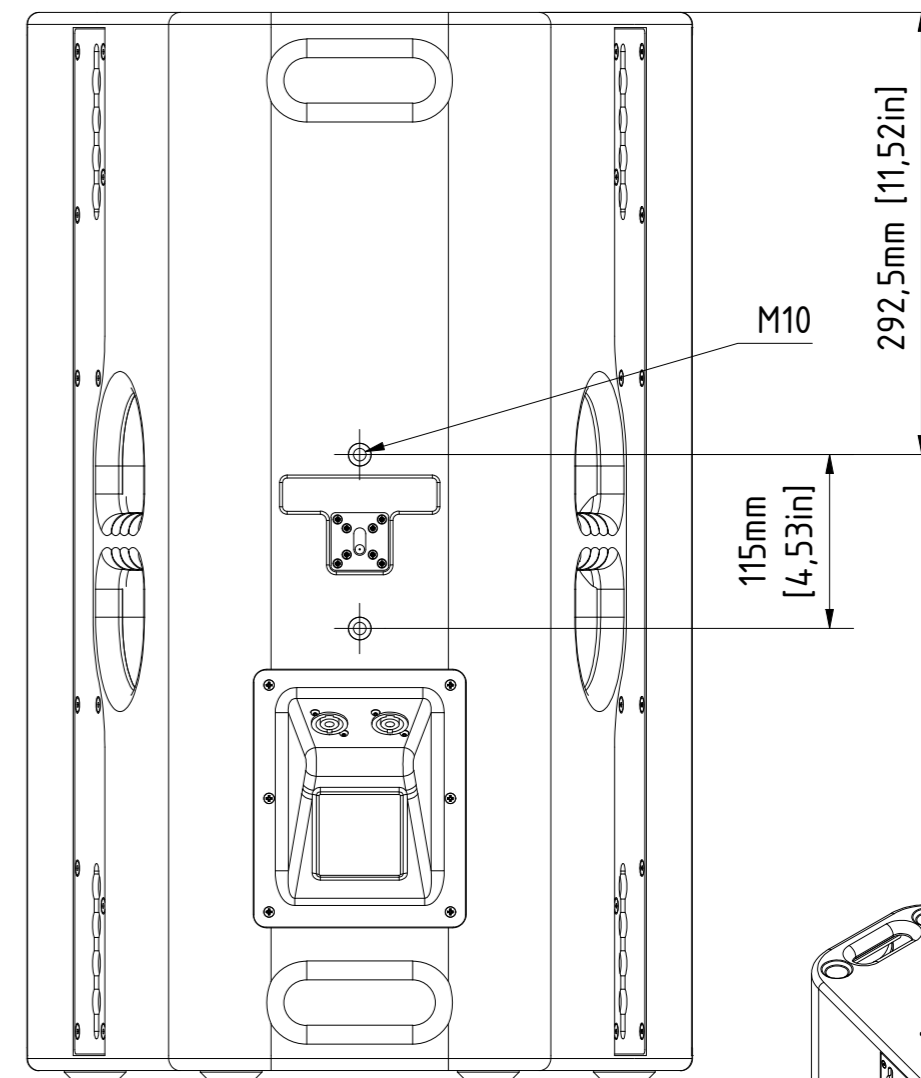

bottom view

front view

left view

right view

top view

rear view

| 0 | | | | 06.05.2019 | Heike Konrad |
|---|--|---|---|-----------------|---------------------|
| rev. no. | description | revision process | date | modified by | |
| | | | | | |
| TWAUDIO Osterholzallee 140-2 71636 Ludwigsburg www.twaudio.de | | scale: 1:5 (1:10) weight: 33.1 kg [73 lbs] document type: overview drawing status type: released | order number: type: T24N | | |
| All rights to this drawing reserved in accordance with ISO 16016. Copying and distribution by manufacturer's permission only. | | | | | |
| general tolerance ISO 2768-mK ISO 13920-BF ISO 9013-IIA/K according to ISO 8015 | edges according to ISO 13715 surfaces (Ra) array 2 array 3 according to ISO 1302 | date: 26.09.2014 name: Stefan Ullrich checked: approved: 06.05.2019 Heike Konrad | drawing number: TWA-T24N-0001 | revision no.: 0 | sheet: 1 of 1 AZ |
| C:\CAD\TWAUDIO\CAD-Garten\Produkte\T24N\T24N.dwg | | | | | |