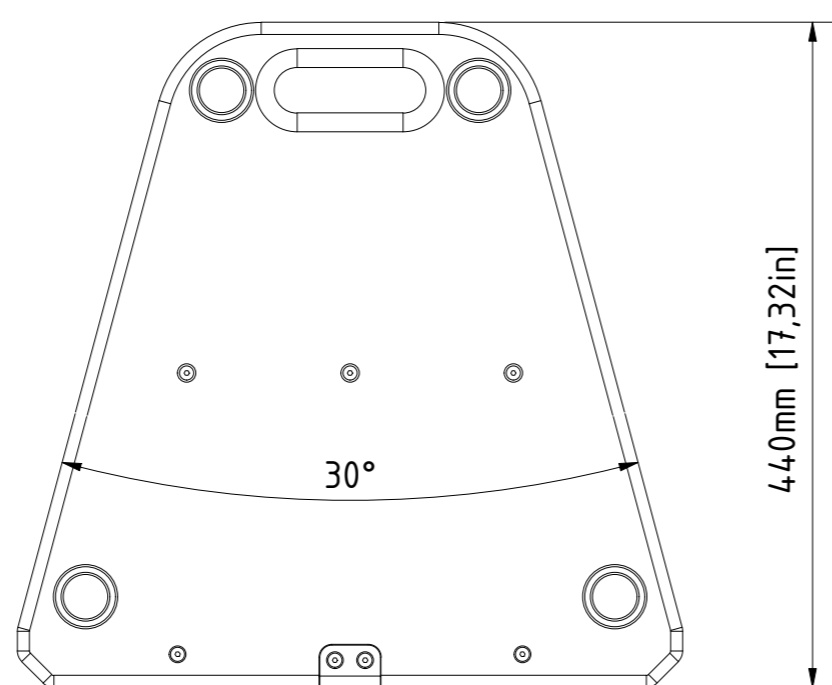

bottom view

front view

left view

right view

top view

rear view

| 0 | | | | 06.05.2019 | Heike Konrad |
|---|--|---|---|-----------------|---------------------|
| rev. no. | description | revision process | date | modified by | |
| | | | | | |
| TWAUDIO Osterholzallee 140-2 71636 Ludwigsburg www.twaudio.de | | scale: 1:5 (1:10) weight: 33.1 kg [73 lbs] document type: overview drawing status type: released | order number: type: T24N | | |
| All rights to this drawing reserved in accordance with ISO 16016. Copying and distribution by manufacturer's permission only. | | | | | |
| general tolerance ISO 2768-mK ISO 13920-BF ISO 9013-IIA/K according to ISO 8015 | edges according to ISO 13715 surfaces (Ra) array 2 array 3 according to ISO 1302 | date: 26.09.2014 name: Stefan Ullrich checked: approved: 06.05.2019 Heike Konrad | drawing number: TWA-T24N-0001 | revision no.: 0 | sheet: 1 of 1 AZ |
| C:\CAD\TWAUDIO\CAD-Garten\Produkte\T24N\T24N.dwg | | | | | |