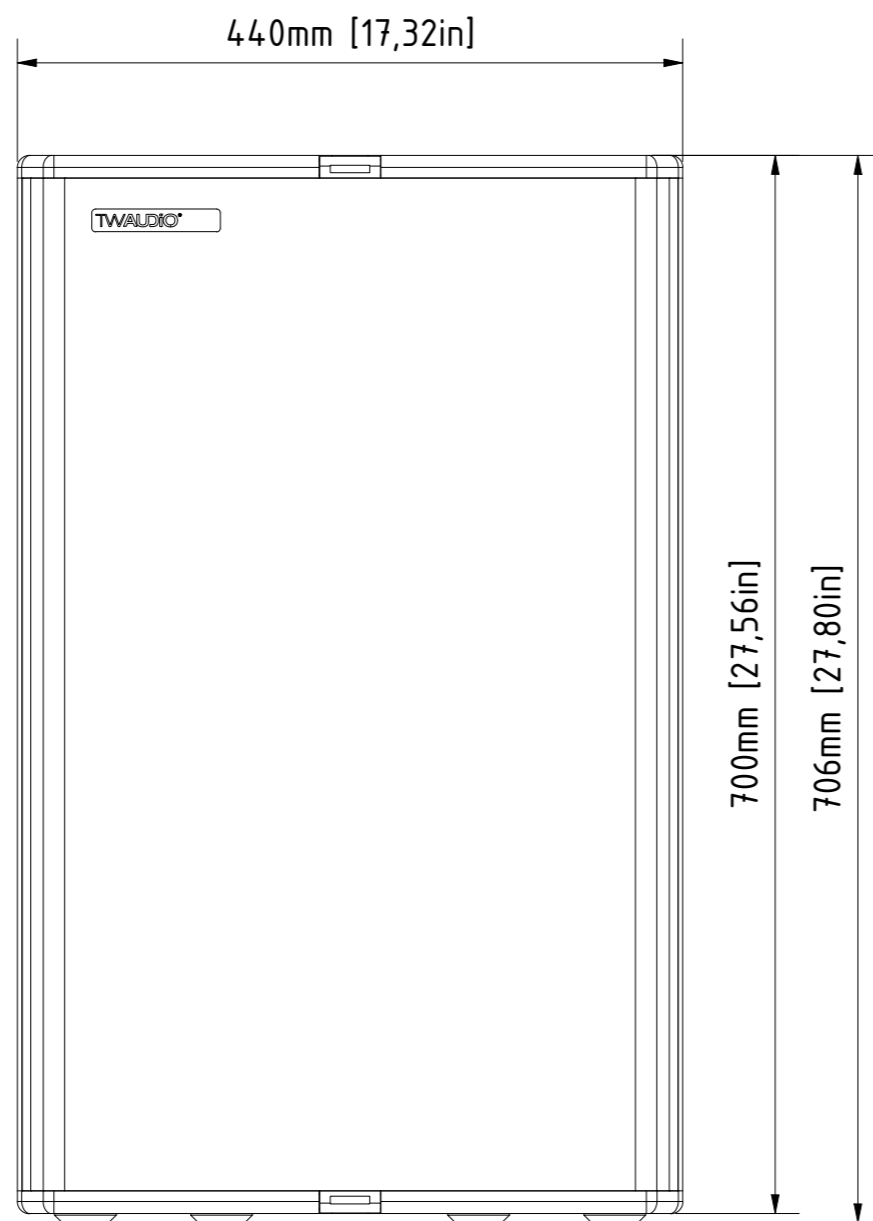

bottom view

front view

left view

right view

top view

rear view

| 0 | | | | 06.05.2019 | Heike Konrad |
|---|--|---|---|-----------------|---------------------|
| rev. no. | description | revision process | date | modified by | |
| | | | | | |
| TWAUDIO Osterholzallee 140-2 71636 Ludwigsburg www.twaudio.de | | scale: 1:5 (1:10) weight: 33.1 kg [73 lbs] document type: overview drawing status type: released | order number: type: T24N | | |
| All rights to this drawing reserved in accordance with ISO 16016. Copying and distribution by manufacturer's permission only. | | | | | |
| general tolerance ISO 2768-mK ISO 13920-BF ISO 9013-IIA/K according to ISO 8015 | edges according to ISO 13715 surfaces (Ra) array 2 array 3 according to ISO 1302 | date: 26.09.2014 name: Stefan Ullrich checked: approved: 06.05.2019 Heike Konrad | drawing number: TWA-T24N-0001 | revision no.: 0 | sheet: 1 of 1 AZ |
| C:\CAD\TWAUDIO\CAD-Garten\Produkte\T24N\T24N.dwg | | | | | |