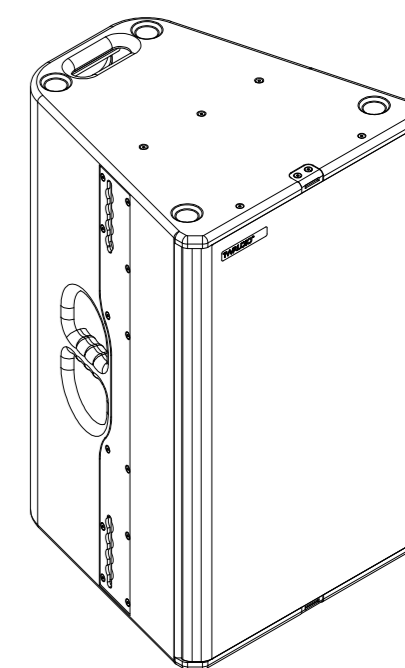

bottom view

front view

left view

right view

top view

rear view

| 0 | | | | 06.05.2019 | Heike Konrad |
|---|--|---|---|-----------------|---------------------|
| rev. no. | description | revision process | date | modified by | |
| | | | | | |
| TWAUDIO Osterholzallee 140-2 71636 Ludwigsburg www.twaudio.de | | scale: 1:5 (1:10) weight: 33.1 kg [73 lbs] document type: overview drawing status type: released | order number: type: T24N | | |
| All rights to this drawing reserved in accordance with ISO 16016. Copying and distribution by manufacturer's permission only. | | | | | |
| general tolerance ISO 2768-mK ISO 13920-BF ISO 9013-IIA/K according to ISO 8015 | edges according to ISO 13715 surfaces (Ra) array 2 array 3 according to ISO 1302 | date: 26.09.2014 name: Stefan Ullrich checked: approved: 06.05.2019 Heike Konrad | drawing number: TWA-T24N-0001 | revision no.: 0 | sheet: 1 of 1 AZ |
| C:\CAD\TWAUDIO\CAD-Garten\Produkte\T24N\T24N.dwg | | | | | |