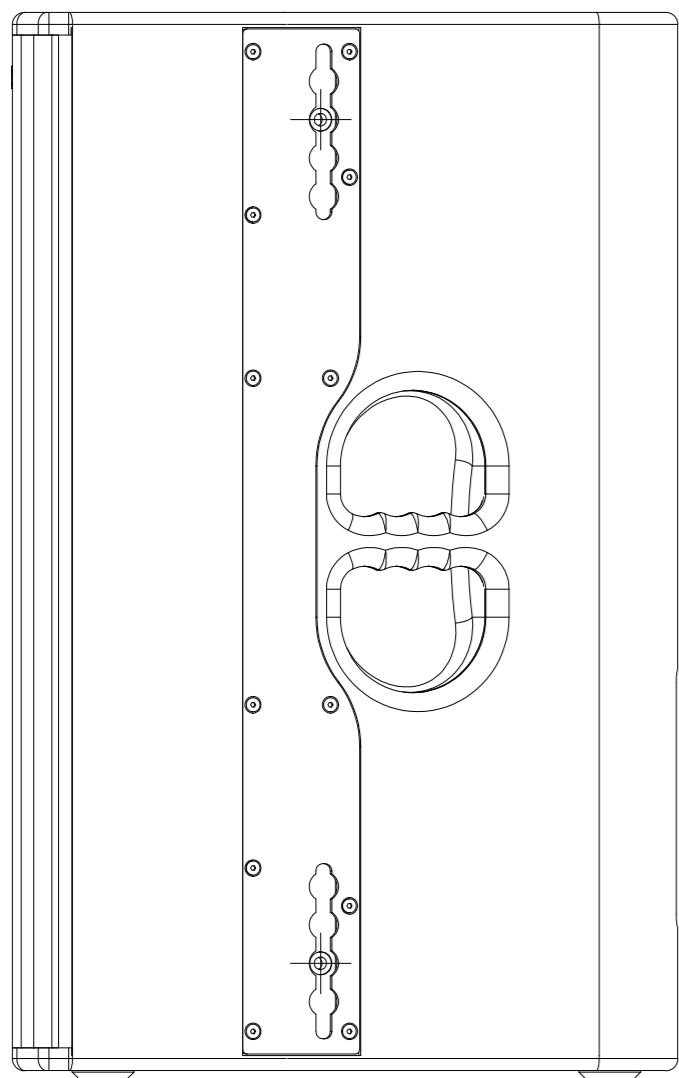

bottom view

front view

left view

right view

top view

rear view

| 0 | | | | 06.05.2019 | Heike Konrad |
|---|--|---|---|-----------------|---------------------|
| rev. no. | description | revision process | date | modified by | |
| | | | | | |
| TWAUDIO Osterholzallee 140-2 71636 Ludwigsburg www.twaudio.de | | scale: 1:5 (1:10) weight: 33.1 kg [73 lbs] document type: overview drawing status type: released | order number: type: T24N | | |
| All rights to this drawing reserved in accordance with ISO 16016. Copying and distribution by manufacturer's permission only. | | | | | |
| general tolerance ISO 2768-mK ISO 13920-BF ISO 9013-IIA/K according to ISO 8015 | edges according to ISO 13715 surfaces (Ra) array 2 array 3 according to ISO 1302 | date: 26.09.2014 name: Stefan Ullrich checked: approved: 06.05.2019 Heike Konrad | drawing number: TWA-T24N-0001 | revision no.: 0 | sheet: 1 of 1 AZ |
| C:\CAD\TWAUDIO\CAD-Garten\Produkte\T24N\T24N.dwg | | | | | |