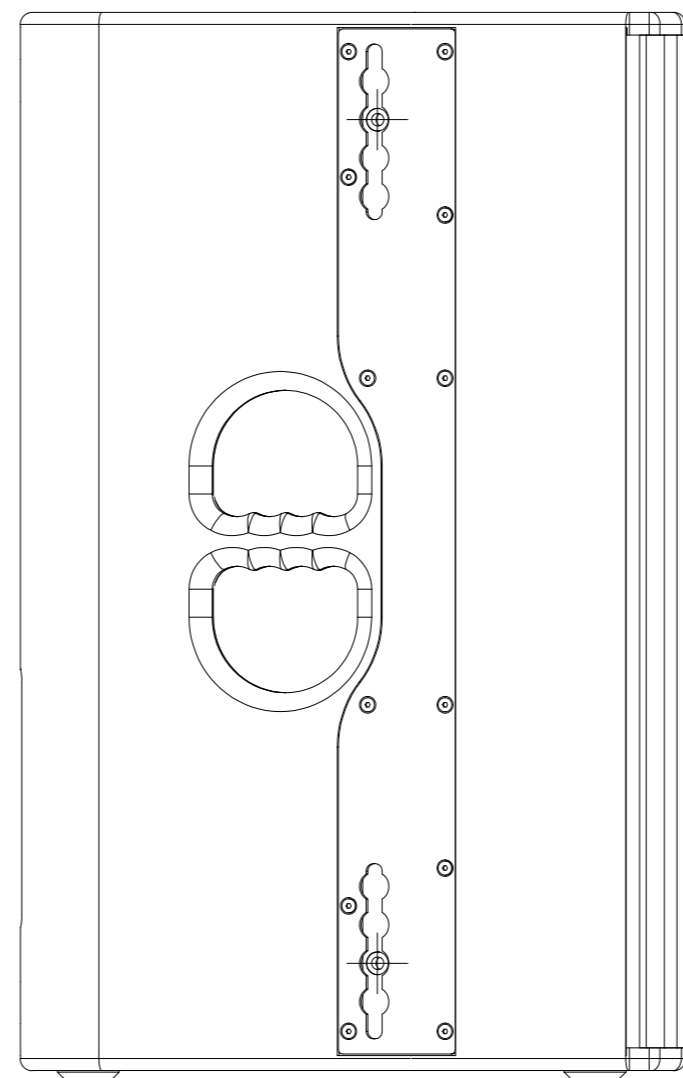

bottom view

front view

left view

right view

top view

rear view

| 0 | | | | 06.05.2019 | Heike Konrad |
|---|--|---|---|-----------------|---------------------|
| rev. no. | description | revision process | date | modified by | |
| | | | | | |
| TWAUDIO Osterholzallee 140-2 71636 Ludwigsburg www.twaudio.de | | scale: 1:5 (1:10) weight: 33.1 kg [73 lbs] document type: overview drawing status type: released | order number: type: T24N | | |
| All rights to this drawing reserved in accordance with ISO 16016. Copying and distribution by manufacturer's permission only. | | | | | |
| general tolerance ISO 2768-mK ISO 13920-BF ISO 9013-IIA/K according to ISO 8015 | edges according to ISO 13715 surfaces (Ra) array 2 array 3 according to ISO 1302 | date: 26.09.2014 name: Stefan Ullrich checked: approved: 06.05.2019 Heike Konrad | drawing number: TWA-T24N-0001 | revision no.: 0 | sheet: 1 of 1 AZ |
| C:\CAD\TWAUDIO\CAD-Garten\Produkte\T24N\T24N.dwg | | | | | |